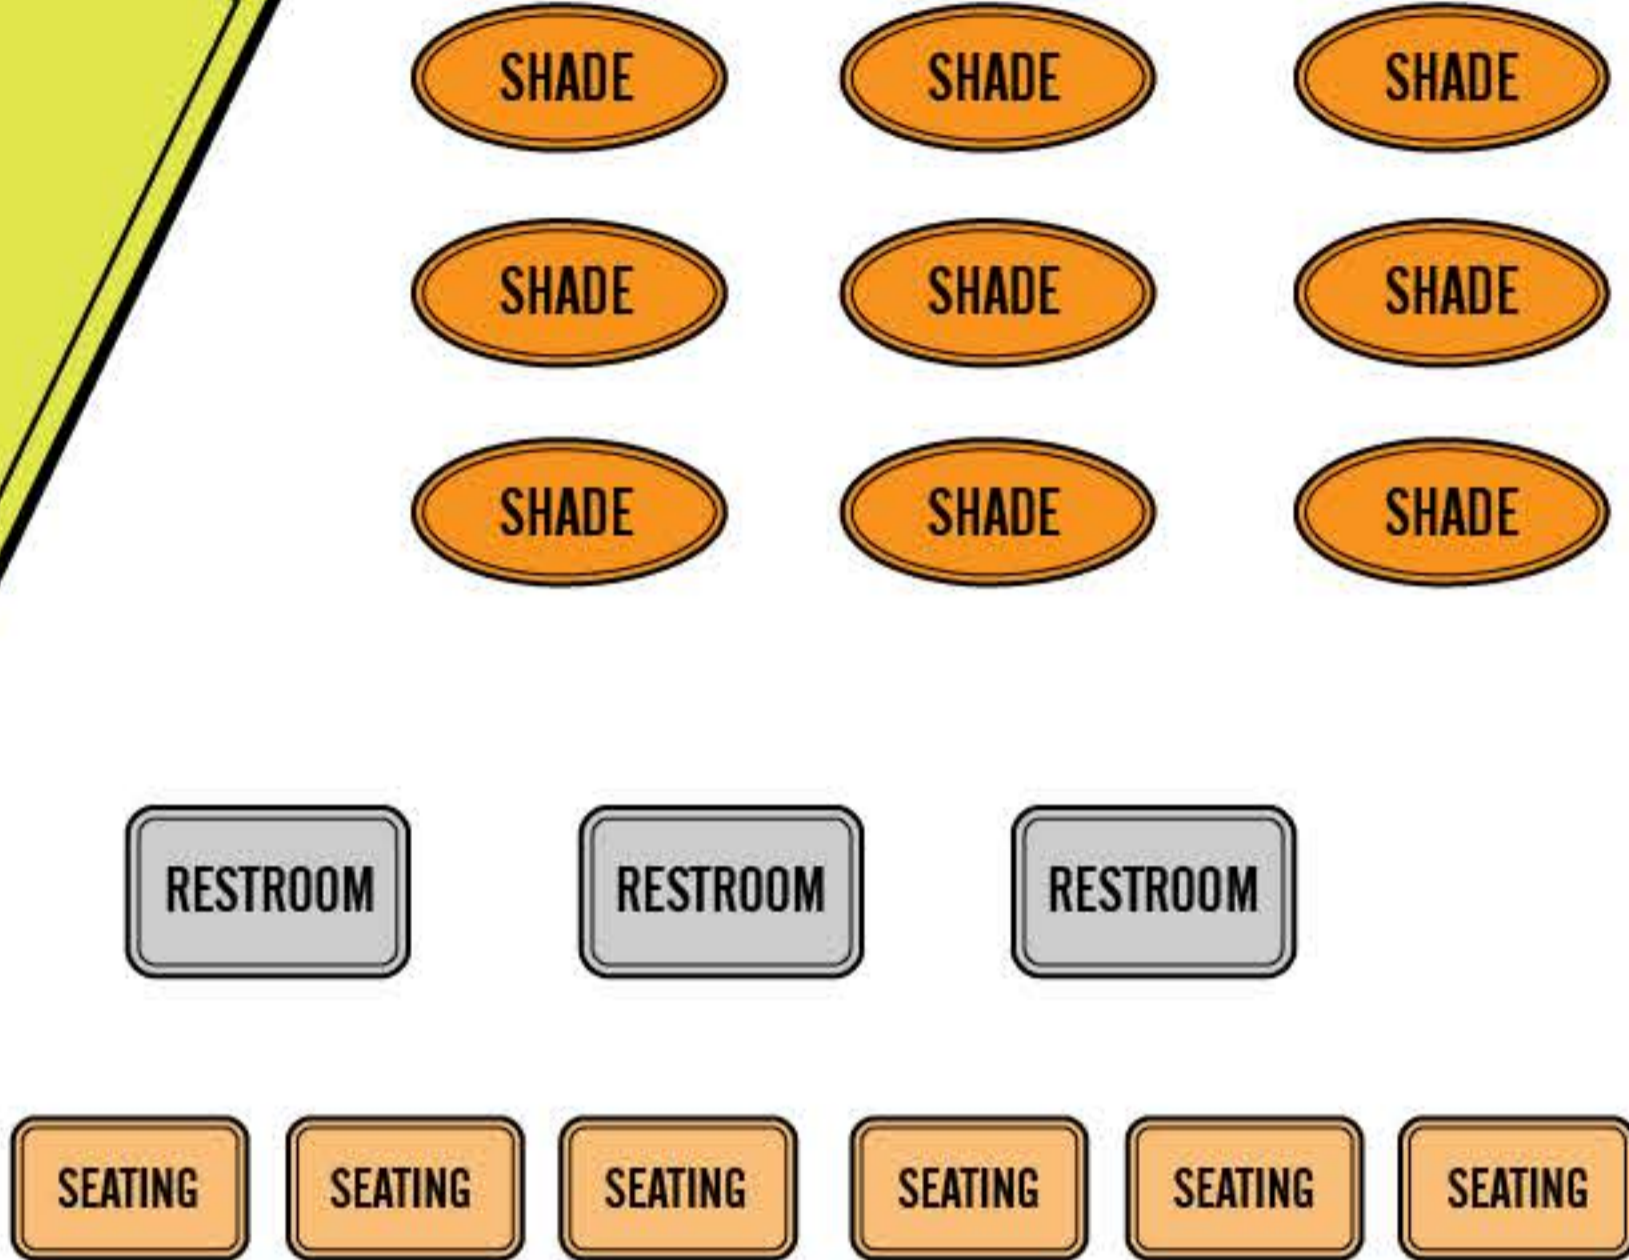

WESTERN DECK (2)

- EMBANKMENT SLIDE
- EMBANKMENT SLIDE
- EMBANKMENT SLIDE
- STAIR CLIMB