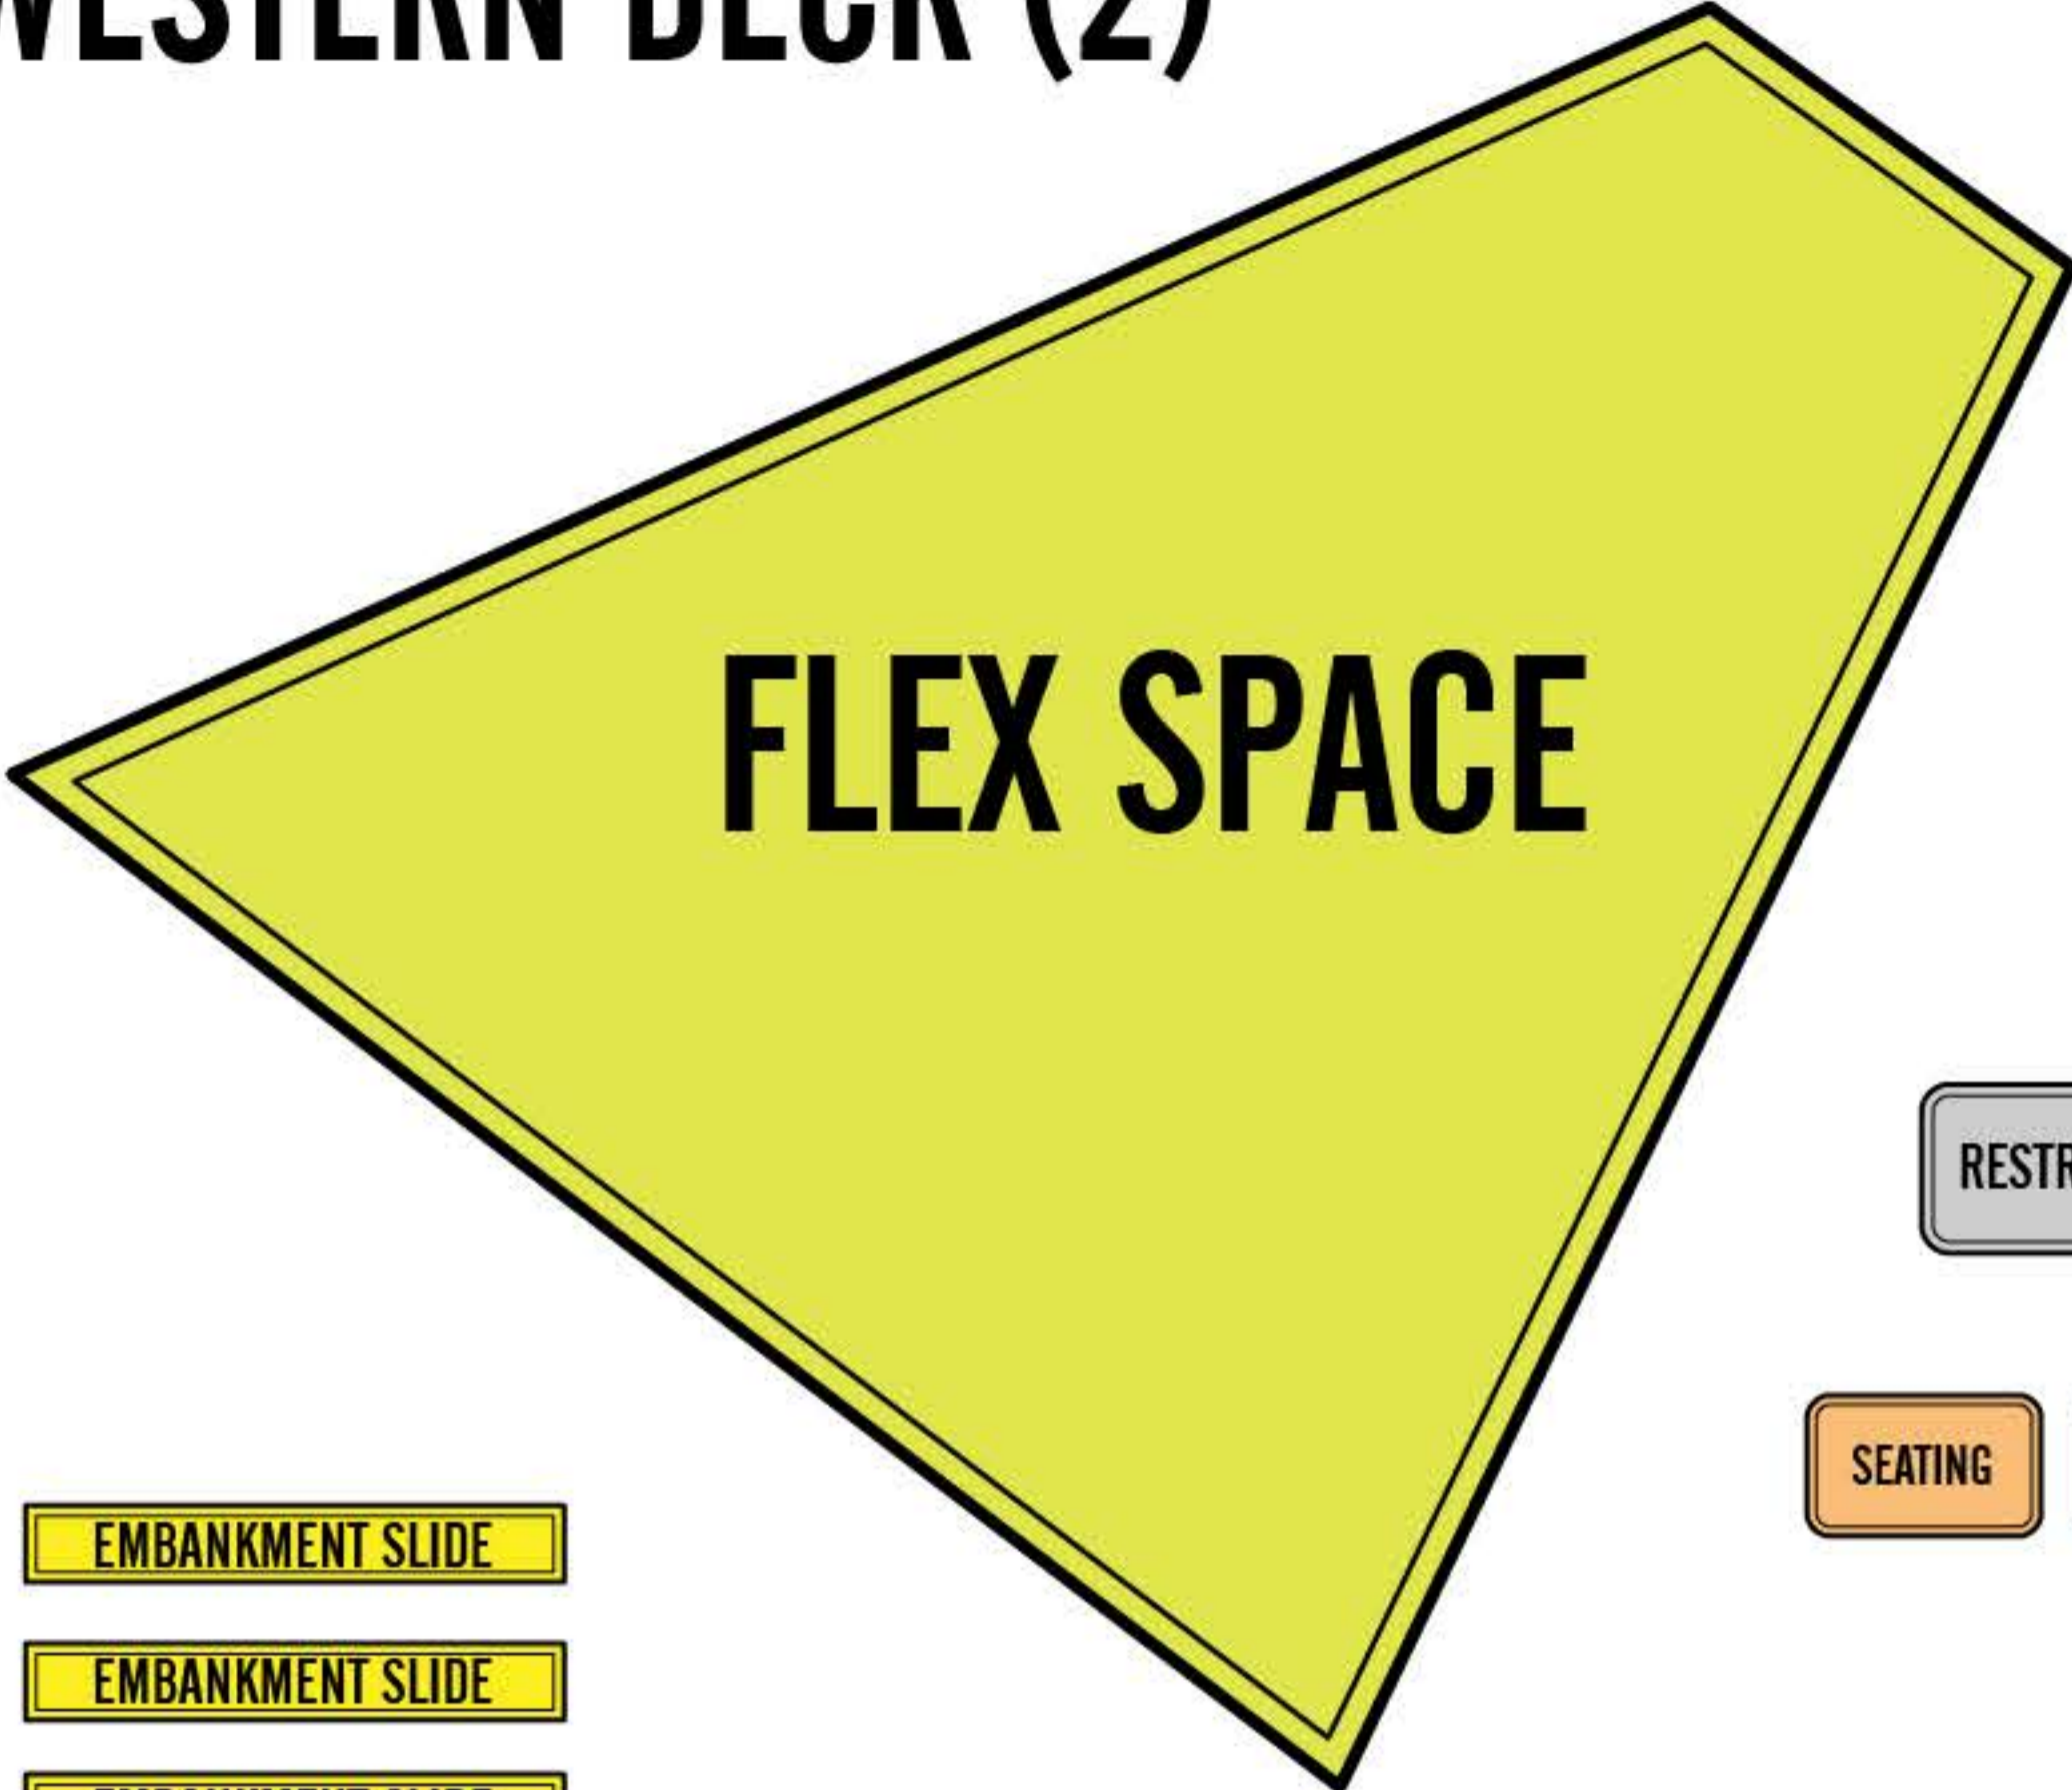

WESTERN DECK (2)

- EMBANKMENT SLIDE
- EMBANKMENT SLIDE
- EMBANKMENT SLIDE
- STAIR CLIMB